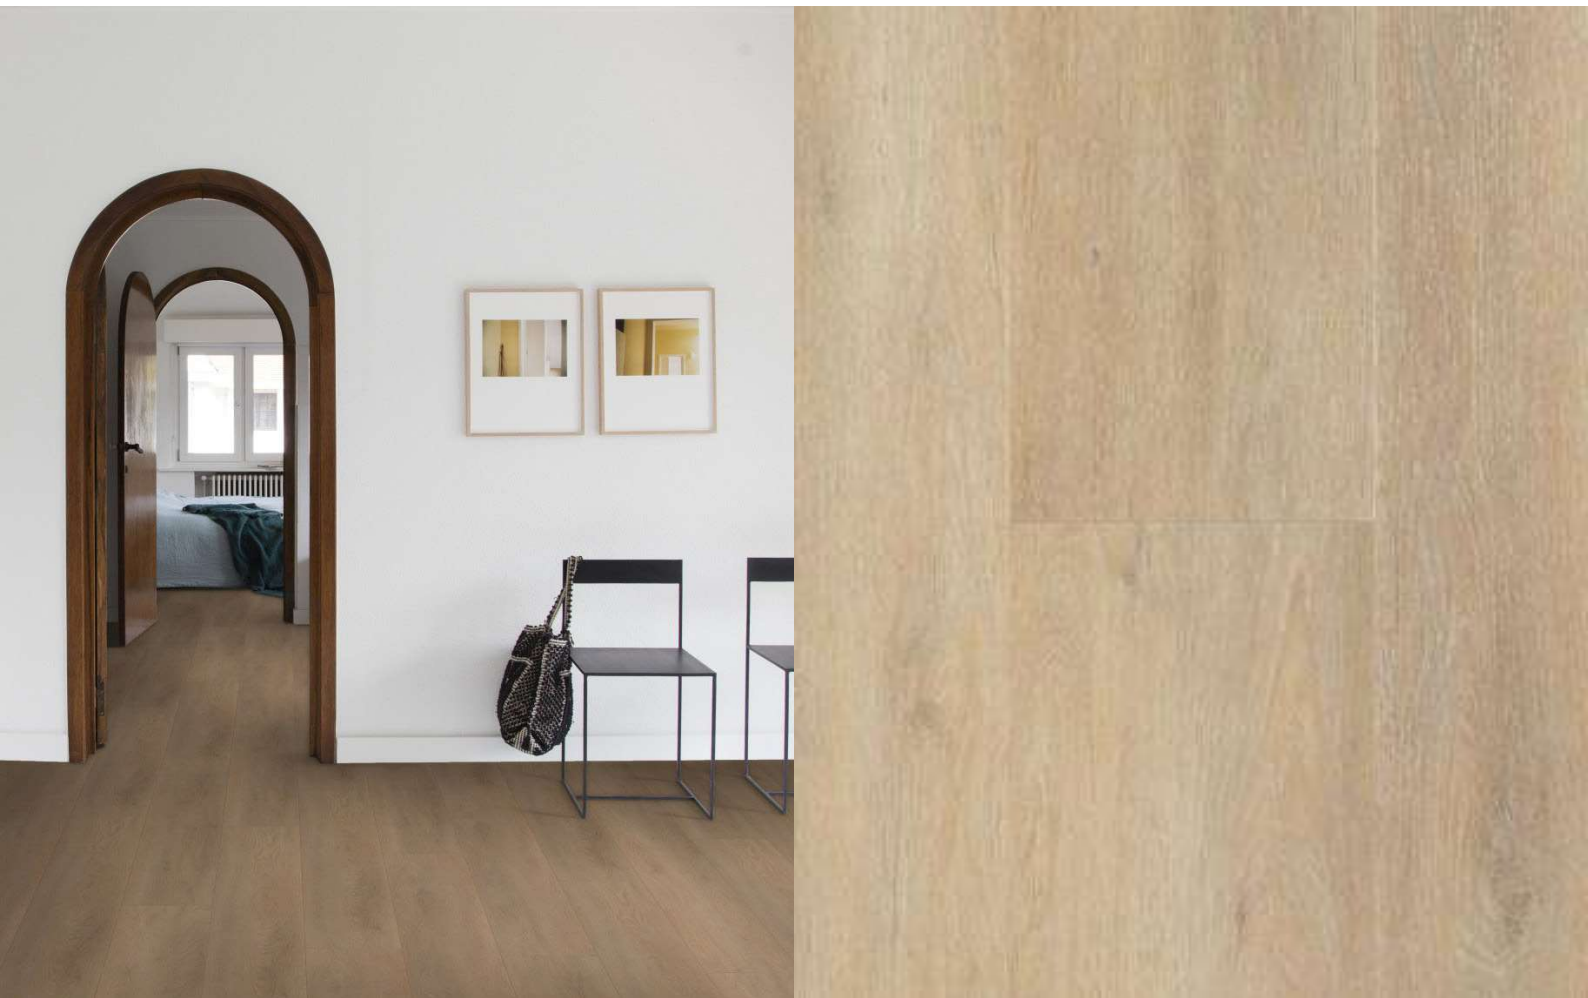

Spirit Collection Glue Down System

COUNTRY CARAMEL

Specifications

Collection:	Spirit Pro 55
Design:	1-Strip Timber Finish - Plank
Width:	237mm
Length:	1520mm
Thickness:	2.5mm
Wear Layer:	0.55mm
Installation:	Glue Down System
Bevel:	No Bevel
Finish:	Spirit Pro Timber Embossed

Spirit Collection Glue Down System

COUNTRY ELITE HONEY

Specifications

Collection:	Spirit Pro 55
Design:	1-Strip Timber Finish - Plank
Width:	237mm
Length:	1520mm
Thickness:	2.5mm
Wear Layer:	0.55mm
Installation:	Glue Down System
Bevel:	No Bevel
Finish:	Spirit Pro Timber Embossed